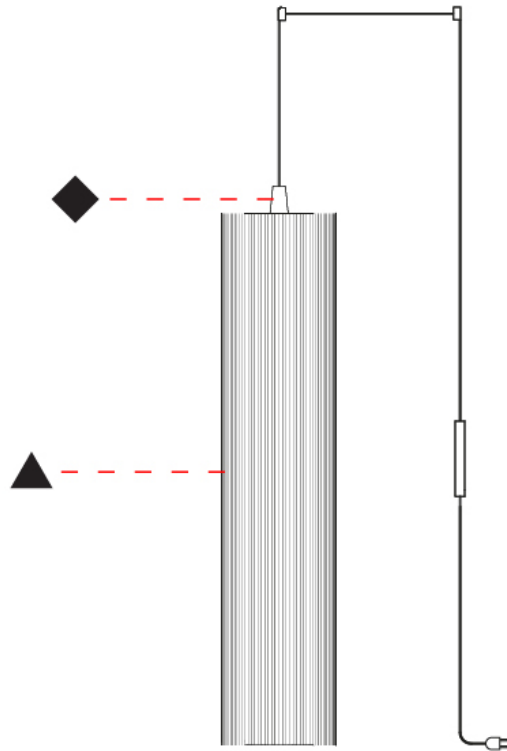

SWING SUSPENSION

D51004-

PROJECT

TYPE

SPECIFIER

QUANTITY

DATE

D