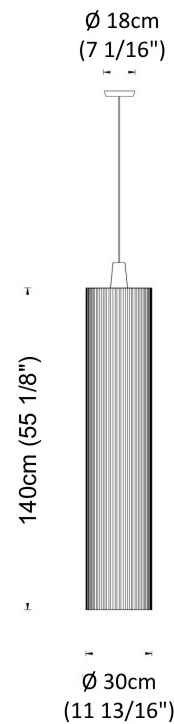

SWING SUSPENSION

D51008- : D51008-CHR-GRN

base number

1. To build a product code in our configurator select the specify button on the base model # product page
2. To build a manual product code on this datasheet choose from the options listed below in blue font and add the suffix to the base model #

GENERAL

Series: Swing
Partner: Fambuena
Division: Design
Installation: Suspension
Product Type: Pendant
Mounting Location: Ceiling
Light Distribution: Direct

PHYSICAL

Shape: Cylinder
Diameter (mm): 300
Diameter (in): 11 ¹³/₁₆
Height (mm): 1400
Height (in): 55 ¹/₈
Fixture Material: Cotton / Metal
Primary Material: Fabric
Cable Details: Cable Length 200cm / 79"

ELECTRICAL

Lamp Type: LED Retrofit
Total Output Wattage (W): 20
Driver Included: No

LED

OPTICAL

RATINGS AND CERTIFICATIONS

Certified By: CSA Certified to UL and CSA Standards

PROJECT
TYPE
SPECIFIER
QUANTITY
DATE

Cable Length 200cm / 79"