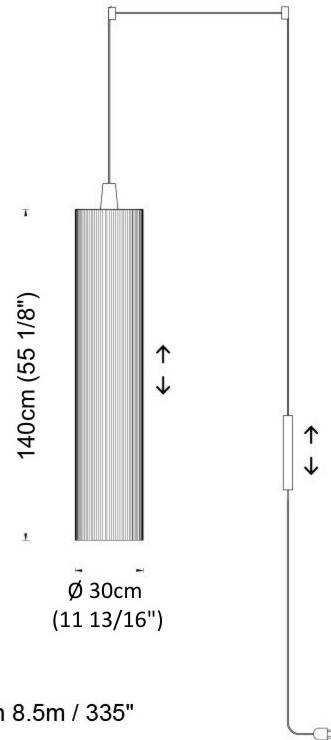

SWING SUSPENSION

D51004- : D51004-BLK

base number

1. To build a product code in our configurator select the specify button on the base model # product page
2. To build a manual product code on this datasheet choose from the options listed below in blue font and add the suffix to the base model #

GENERAL

Series: Swing
Partner: Fambuena
Division: Design
Installation: Suspension
Product Type: Pendant
Mounting Location: Ceiling
Light Distribution: Direct

PHYSICAL

Shape: Cylinder
Diameter (mm): 300
Diameter (in): 11 ¹³/₁₆
Height (mm): 1400
Height (in): 55 ¹/₈
Diffuser: Black Cotton Threads
Fixture Finish: Chrome
Fixture Material: Cotton / Metal
Primary Material: Fabric
Cable Details: Max. Cable Length 8.5m / 335"

ELECTRICAL

Lamp Type: LED Retrofit
Total Output Wattage (W): 20
Driver Included: No

LED

OPTICAL

RATINGS AND CERTIFICATIONS

Certified By: CSA Certified to UL and CSA Standards

PROJECT
TYPE
SPECIFIER
QUANTITY
DATE

Max. Cable Length 8.5m / 335"