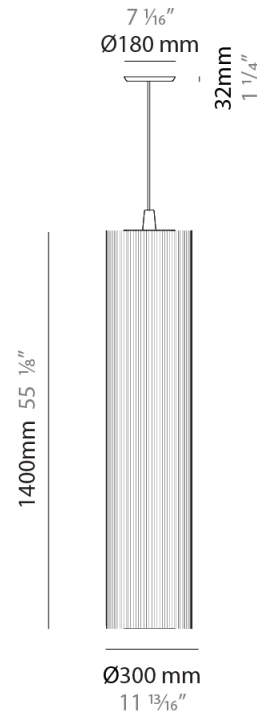

PROJECT
TYPE
SPECIFIER
QUANTITY
DATE

SWING SUSPENSION

D51008- -

base number   Finish Options   Finish Options

1. To build a product code in our configurator select the specify button on the base model # product page
2. To build a manual product code on this datasheet choose from the options listed below in blue font and add the suffix to the base model #

GENERAL

Series: Swing
Partner: Fambuena
Division: Design
Installation: Suspension
Product Type: Pendant
Mounting Location: Ceiling
Light Distribution: Direct

PHYSICAL

Shape: Cylinder
Diameter (mm): 300
Diameter (in): 11 ¹³/₁₆
Height (mm): 1400
Height (in): 55 ¹/₈
Diffuser: Cotton Strand Shade
Fixture Finish: WHI / BLK / RED / GRN / CRE / RUS / VIO / LIL
Holder Finish: CHR/WHI
Fixture Material: Cotton / Metal
Primary Material: Fabric
Cable Details: Cable Length 2000mm / 79"

ELECTRICAL

Number of Lamps: 1
Lamp Type: LED Retrofit
Bulb Included: Bulb Not Included
Max. Wattage Per Lamp (W): 7
Lamp Base: E26
Input Voltage (V): 120
Upon Request: 277Vac / GU24

LED

OPTICAL

RATINGS AND CERTIFICATIONS

Certified By: Certified for North American Standards
IP rating: IP20