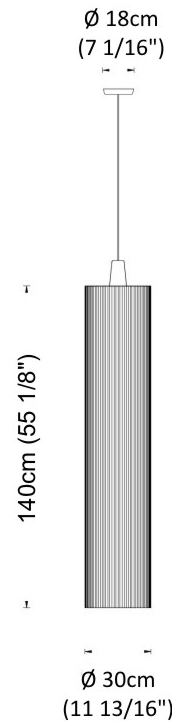

PROJECT
TYPE
SPECIFIER
QUANTITY
DATE

SWING SUSPENSION

D51008- : D51008-CHR-BLK

base number

1. To build a product code in our configurator select the specify button on the base model # product page
2. To build a manual product code on this datasheet choose from the options listed below in blue font and add the suffix to the base model #

GENERAL

Series: Swing
Partner: Fambuena
Division: Design
Installation: Suspension
Product Type: Pendant
Mounting Location: Ceiling
Light Distribution: Direct

PHYSICAL

Shape: Cylinder
Diameter (mm): 300
Diameter (in): 11 ¹³/₁₆
Height (mm): 1400
Height (in): 55 ¹/₈
Fixture Material: Cotton / Metal
Primary Material: Fabric
Cable Details: Cable Length 200cm / 79"

ELECTRICAL

Lamp Type: LED Retrofit
Total Output Wattage (W): 20
Driver Included: No

LED

OPTICAL

RATINGS AND CERTIFICATIONS

Certified By: CSA Certified to UL and CSA Standards